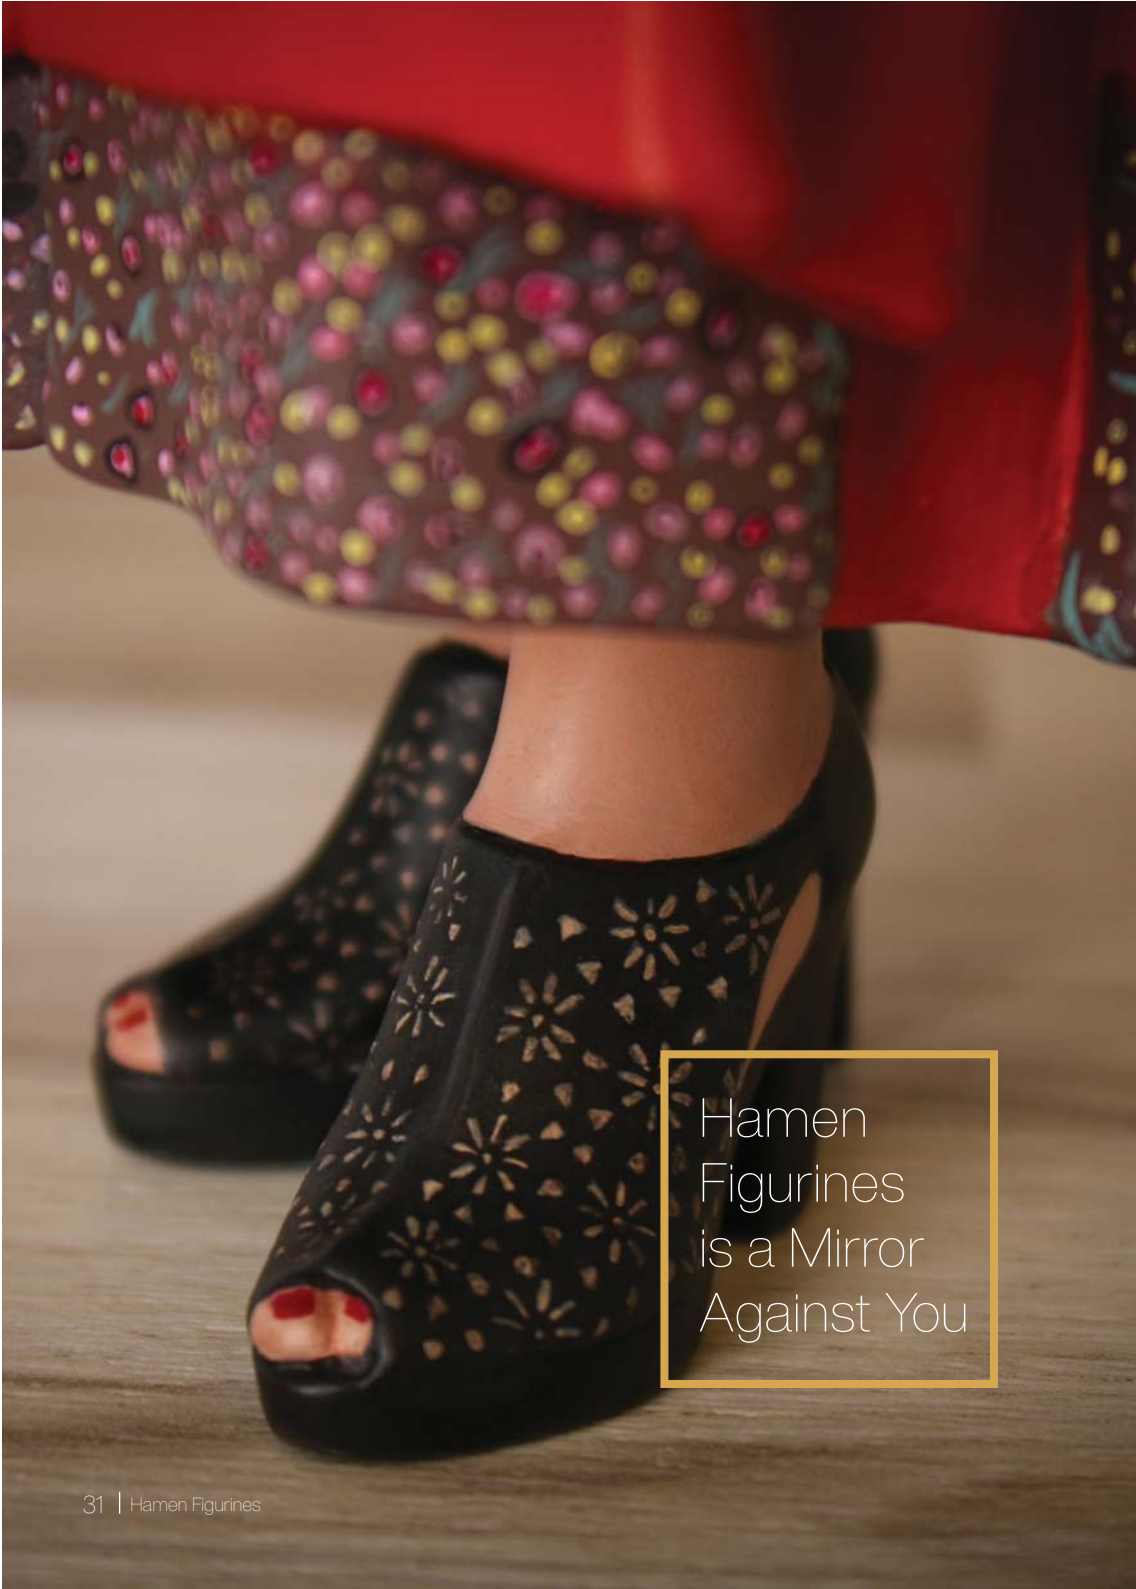

### Full Body Figurines

Hamen figurines are a lasting gift with highly detailed hand painting that make for the perfect way to capture your precious moments in life.

Hamen Figurines is a Mirror Against You